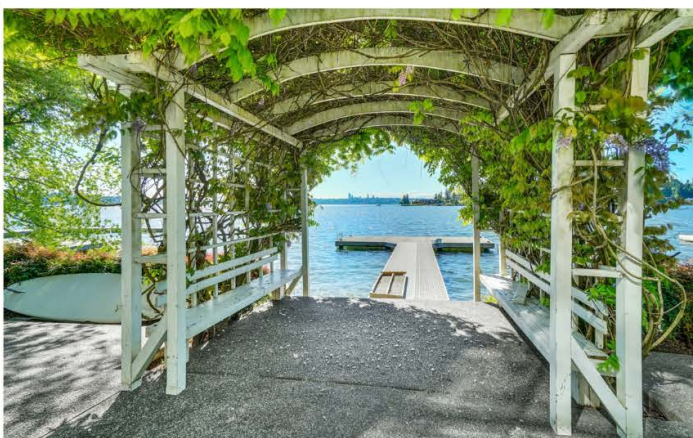

# LUXURY LAKEFRONT HOME

355 Shoreland Dr. SE, Bellevue WA 98004

 \$8,000,000

 5 bedrooms

 4.75 bathrooms

## THE PROPERTY

This is one of the premier waterfront homes in Meydenbauer Bay! This home was designed to take advantage of great views of the Seattle skyline, Olympic Mountains, Lake Washington and glorious sunset.

## LUXURY WATERFRONT LIVING

## IMAGINE YOURSELF IN THIS PICTURE PERFECT HOME

This beautiful waterfront home is near Bellevue Square and downtown Bellevue. Convenient for shopping, dining and a lot more.